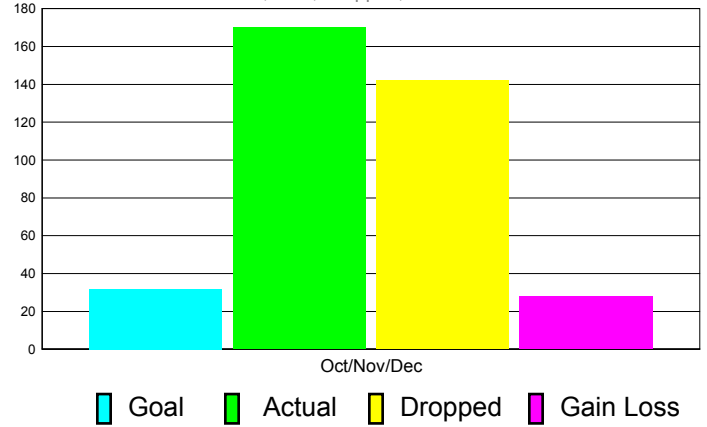

Membership Results 2011-2012

Goal, New, Dropped, Gain/Loss