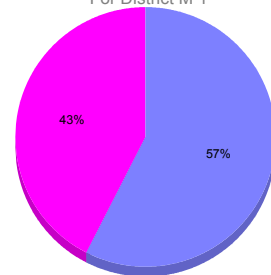

Membership Results
2011-2012

Membership
2010-2011

Month	Net Memb Goal	Actual New Memb	Actual Dropped Memb	Gain/Loss of Memb	Gain/ Loss of Memb
Oct/Nov/Dec	32	170	142	28	135
Totals	32	170	142	28	135

Membership Results 2011-2012

Goal, New, Dropped, Gain/Loss

Comparison of Membership Gain/Loss

Current Year Compared to the Previous Year

Gender Comparison 2010-2011

For District M 1

Oct/Nov/Dec

■ Male ■ Female