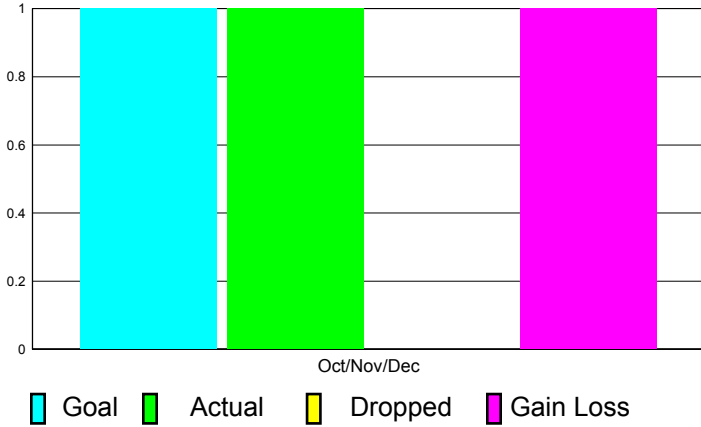

GMT Reports for District (or Undistricted) **District M 1**

GMT: Mr. Pedro Mario Marrello

Location: PARAGUAY

GMT CA: 3

CLUBS

Club Results
2011-2012

Clubs
2010-2011

Month	New Club Goal	Actual New Clubs	Actual Dropped Clubs	Gain/Loss of Clubs	Gain/Loss of Clubs
Oct/Nov/Dec	1	1	0	1	0
Totals	1	1	0	1	0

Club Results 2011-2012

Goal, New, Dropped, Gain/Loss

Comparison of Club Gain/Loss

Current Year Compared to the Previous Year

YTD Status Quo Clubs 2010-2011

Status Quo Clubs Compared to Status Quo Members

MEMBERSHIP